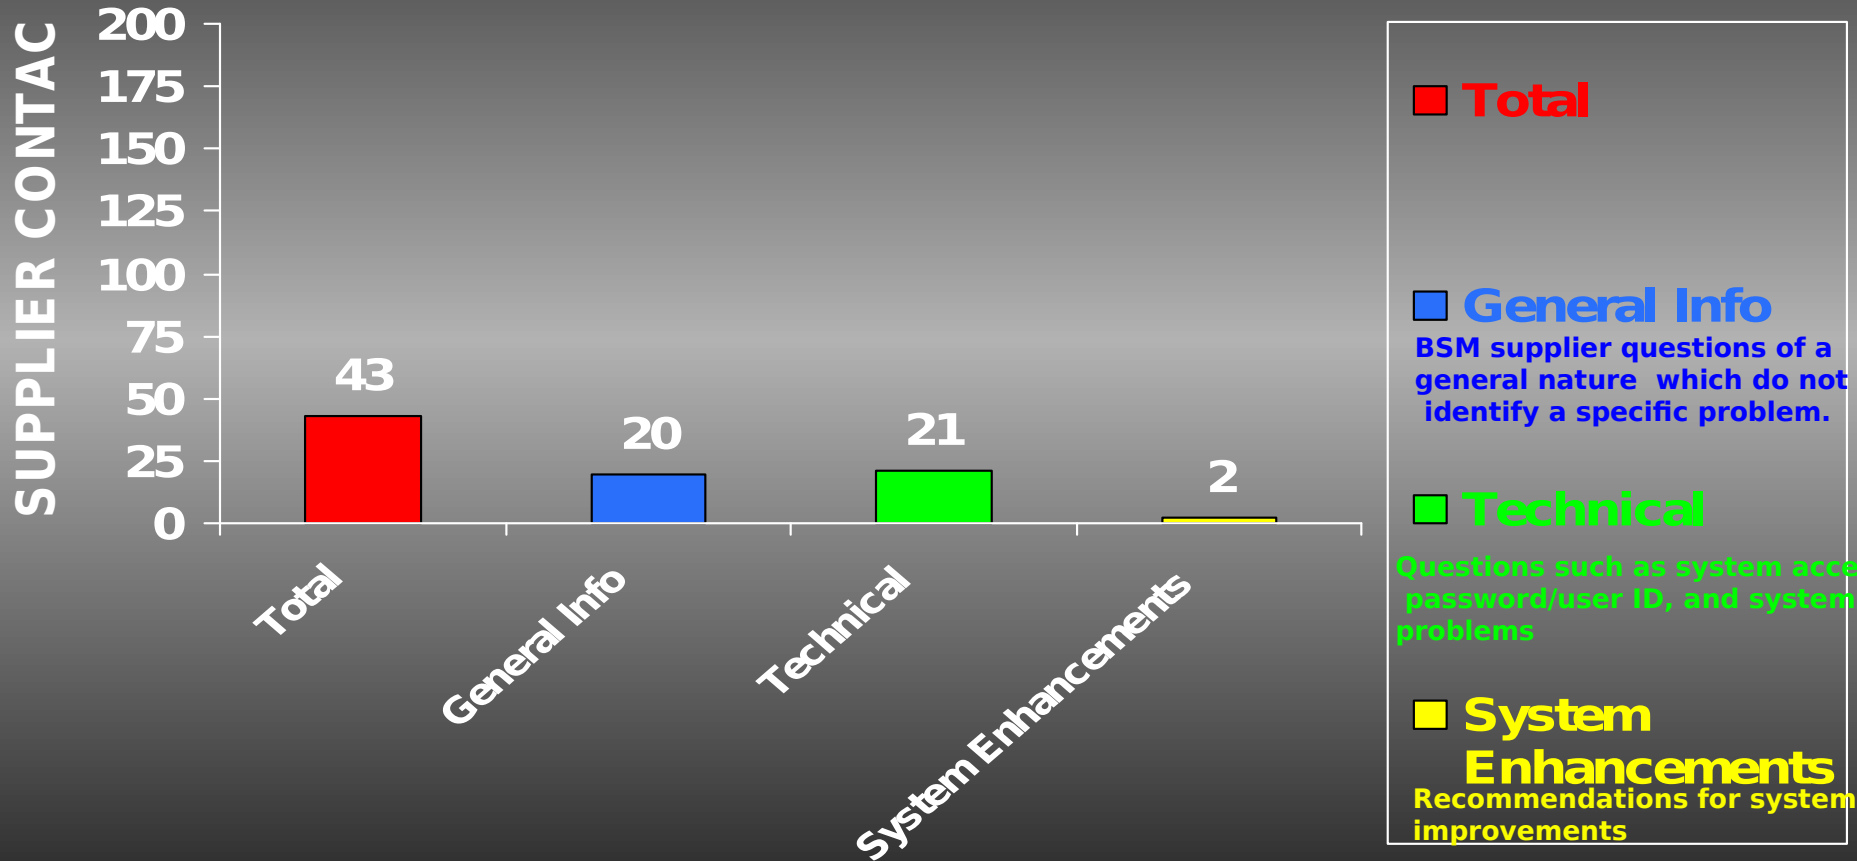

SRweb RELATED CONTACTS

As of 06 MAR 03

SRweb RELATED CONTACTS

WEEK OF 28 FEB-06 MAR 03

SRweb ISSUES

Average Resolution Time
WEEK OF 28 FEB-06 MAR 03

GOAL: LESS THAN 48 HOURS

SRweb ISSUES

Average Resolution Time (Trend)

GOAL: LESS THAN 48 HOURS